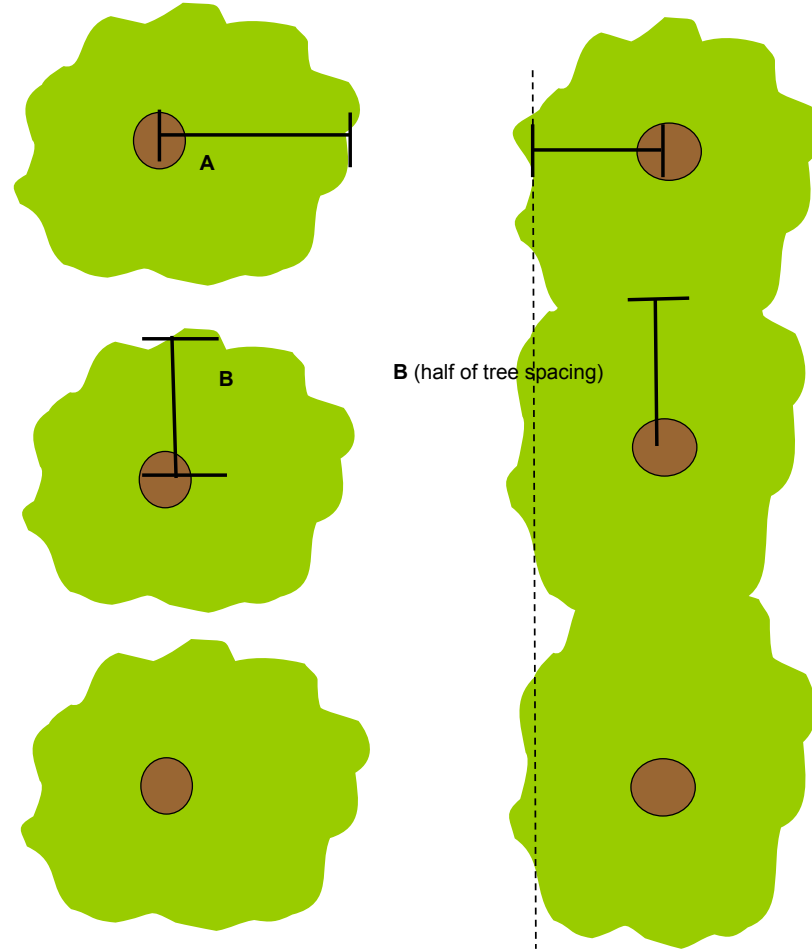

Crop Yield Estimator

Frame count recording sheet

Enter the required frame count data

Date:.....

Block:.....

Variety:.....

Direction of tree rows:.....

Tree No	Count 1	Count 2	Internal count
1			
2			
3			
4			
5			
6			
7			
8			
9			
10			
11			
12			
13			
14			
15			
16			
17			
18			
19			
20			

Total fruit (outer shell) _____

Average fruit/frame (outer shell) _____

Total fruit (inside tree) _____

Average fruit/frame (inside tree) _____

Crop Yield Estimator

Tree data recording sheet

Tree measurement date:.....

Location:.....

Block:.....

Variety:.....

Direction of tree rows:.....

Row spacing:.....

Tree spacing:.....

Tree No	Tree height	Skirt height	Tree canopy row radius	Tree canopy inter tree radius	Bearing canopy depth
			(A)	(B)	(C)
1					
2					
3					
4					
5					
6					
7					
8					
9					
10					
Average					

Single tree

Hedge row

Tree Height

Skirt Height